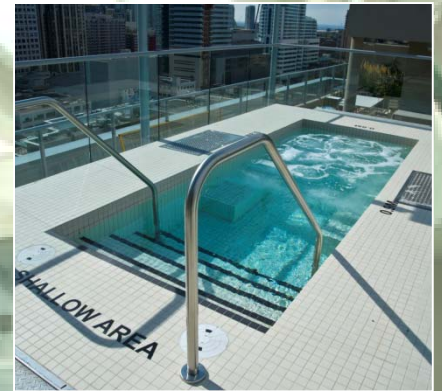

CONSTRUCTION & SERVICE
POOLS • SPAS • SAUNAS • WATER FEATURES

Sample Condominium Pool Installations

18 Yonge Street
Kilgor Estates
NY Towers
Murano North & South
The Republic
Boutique
NXT Condo
Metrogate Solaris

West Harbour
Mona Lisa
Tip Top
Panash
Maple Leaf Square
ARC
Minto Midtown

Spirit
88 Broadway
Verve
Grand Triumph
One St. Thomas
Equinox
Panorama
LUX

Toy Factory
Accolade
Residences of Ritz Carlton
Soho Hotel and Residence
550 Wellington
Logia
Absolute