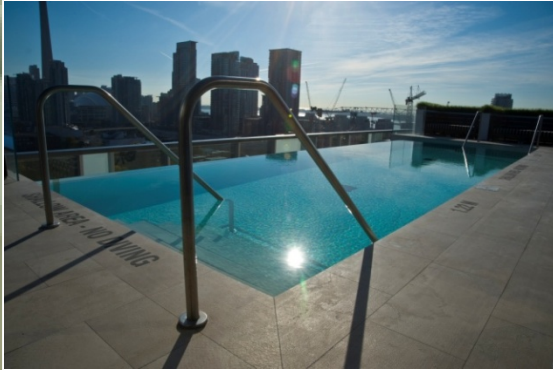

CONSTRUCTION & SERVICE
POOLS • SPAS • SAUNAS • WATER FEATURES

Sample Condominium Pool Installations

18 Yonge Street
Kilgor Estates
NY Towers
Murano North & South
The Republic
Boutique
NXT Condo
Metrogate Solaris

West Harbour
Mona Lisa
Tip Top
Panash
Maple Leaf Square
ARC
Minto Midtown

Spirit
88 Broadway
Verve
Grand Triumph
One St. Thomas
Equinox
Panorama
LUX

Toy Factory
Accolade
Residences of Ritz Carlton
Soho Hotel and Residence
550 Wellington
Logia
Absolute